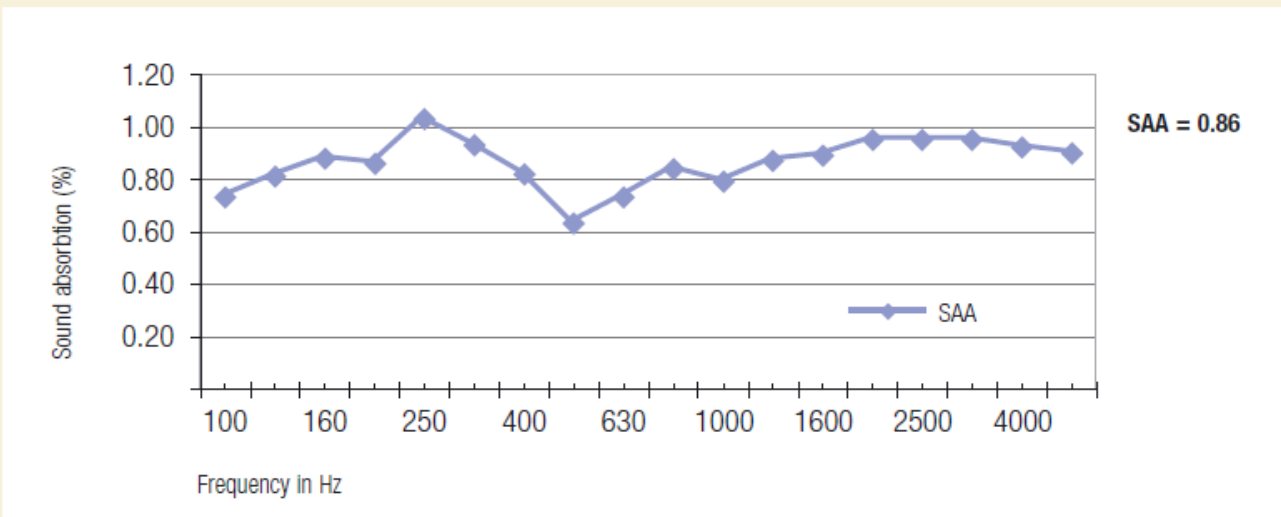

מידע טכני

צבעים: אופ וייט
 ציפוי אריח: ציפוי מינרלי.
 עובי אריח: 28 מ"מ

NOISE REDUCTION COEFFICIENT (α_w AND NRC)

SOUND ABSORPTION AVERAGE (SAA)

Sound Absorption Average (SAA) is calculated over a wide range of frequencies from 100Hz to 500Hz. This broad band average is a more accurate measure of the total sound absorption characteristics of the ceiling panel.

ACCESS

For access, simply apply pressure to either hinge side and the panel will swing down, allowing total access to the plenum.

PERIMETER OPTION 1

Using the Reveal Edge Wall Channel creates a 3 mm reveal from the wall to the panel. This channel may be curved to a concave or convex radius of 1200 mm.

PERIMETER OPTION 2

Two wall angles may also be used for a more traditional appearance.

CURVED WALL

Curved wall transitional trim from drywall to suspended ceilings.

FLOATING PERIMETER 1

Trim to create a 'floating' ceiling using the Floating Perimeter Trim (shown in photo on page 8). This trim may be curved to a concave or convex radius of 1200 mm.