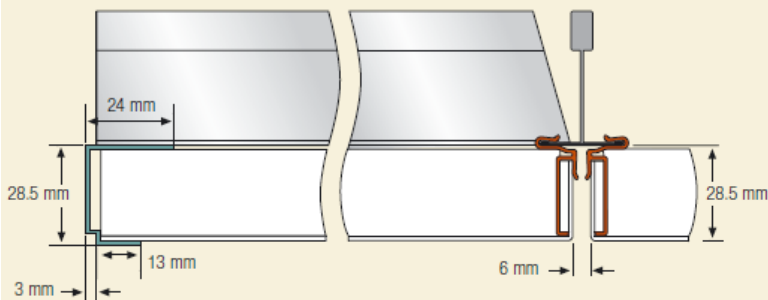

מידע טכני

צבעים: אופ וייט
 ציפוי אריח: ציפוי מינרלי.
 עובי אריח: 28 מ"מ

NOISE REDUCTION COEFFICIENT (α_w AND NRC)

SOUND ABSORPTION AVERAGE (SAA)

Sound Absorption Average (SAA) is calculated over a wide range of frequencies from 100Hz to 500Hz. This broad band average is a more accurate measure of the total sound absorption characteristics of the ceiling panel.

ACCESS

For access, simply apply pressure to either hinge side and the panel will swing down, allowing total access to the plenum.

PERIMETER OPTION 1

Using the Reveal Edge Wall Channel creates a 3 mm reveal from the wall to the panel. This channel may be curved to a concave or convex radius of 1200 mm.

PERIMETER OPTION 2

Two wall angles may also be used for a more traditional appearance.

CURVED WALL

Curved wall transitional trim from drywall to suspended ceilings.

FLOATING PERIMETER 1

Trim to create a 'floating' ceiling using the Floating Perimeter Trim (shown in photo on page 8). This trim may be curved to a concave or convex radius of 1200 mm.

Substrate		Acoustical mat		
Colour		White, Off-white and Black		
Surface Finish		Mineral coating		
Panel Sizes*	Thickness	28.5 mm		
	Sizes	SwingDown - series	Lay-On T15	Lay-On T24
		600 x 600 mm	600 x 600 mm	600 x 600 mm
		600 x 1200 mm	600 x 1200 mm	600 x 1200 mm
		1200 x 1200 mm	600 x 1800 mm	600 x 1800 mm
			600 x 2400 mm	600 x 2400 mm
			1200 x 1200 mm	1200 x 1200 mm
			1200 x 1800 mm	1200 x 1800 mm
Acoustical Ratings	α_w	0.80 (ISO 11654, plenum depth 200 mm)		
	NRC	0.85 (ASTM C 423, plenum depth 400 mm)		
	SAA	0.86 (ASTM C 423, plenum depth 400 mm)		
Light Reflectance <i>(white only)</i>		LR-1 (81%) (EN 410)		
Surface Burning		B, S ₂ , d ₀ (EN 13823)		
Moisture Resistance		Resistant to 99% humidity		
Fungal Resistance		Resistant (ASTM C 1338)		
Weight of Panel		1.3 kg/m ²		
Formaldehyde content		Coatings / binders and fibers formaldehyde free		