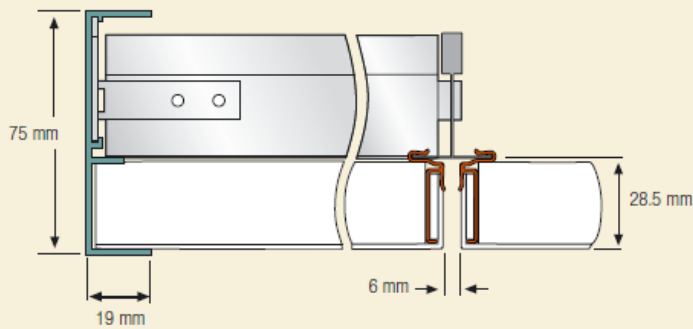

ACCESS

For access, simply apply pressure to either hinge side and the panel will swing down, allowing total access to the plenum.

PERIMETER OPTION 1

Using the Reveal Edge Wall Channel creates a 3 mm reveal from the wall to the panel. This channel may be curved to a concave or convex radius of 1200 mm.

PERIMETER OPTION 2

Two wall angles may also be used for a more traditional appearance.

CURVED WALL

Curved wall transitional trim from drywall to suspended ceilings.

FLOATING PERIMETER 1

Trim to create a 'floating' ceiling using the Floating Perimeter Trim (shown in photo on page 8). This trim may be curved to a concave or convex radius of 1200 mm.

FLOATING PERIMETER 2

Trim to create a 'floating' ceiling using the Floating Perimeter Trim. This trim may be curved to a concave or convex radius of 1200 mm.

איכות הסביבה
 אינו מכיל פורמלאדהיד.
 עמיד בפטרת ובלחות.
 מכיל 10% חומר ממוחזר.
 בעל משקל נמוך ולכן משאיר כמות פסולת
 קטנה "בסוף ימיו", ניתן למחזור ב- 100%.
 אינו מכיל רכיבים אורגניים נדיפים.
 שומר על איכות האוויר בחדר.

Substrate		Acoustical mat		
Colour		White, Off-white and Black		
Surface Finish		Mineral coating		
Panel Sizes*	Thickness	28.5 mm		
	Sizes	SwingDown - series	Lay-On T15	Lay-On T24
		600 x 600 mm	600 x 600 mm	600 x 600 mm
		600 x 1200 mm	600 x 1200 mm	600 x 1200 mm
		1200 x 1200 mm	600 x 1800 mm	600 x 1800 mm
			600 x 2400 mm	600 x 2400 mm
			1200 x 1200 mm	1200 x 1200 mm
			1200 x 1800 mm	1200 x 1800 mm
Acoustical Ratings	α_w	0.80 (ISO 11654, plenum depth 200 mm)		
	NRC	0.85 (ASTM C 423, plenum depth 400 mm)		
	SAA	0.86 (ASTM C 423, plenum depth 400 mm)		
Light Reflectance <i>(white only)</i>		LR-1 (81%) (EN 410)		
Surface Burning		B, S ₂ , d ₀ (EN 13823)		
Moisture Resistance		Resistant to 99% humidity		
Fungal Resistance		Resistant (ASTM C 1338)		
Weight of Panel		1.3 kg/m ²		
Formaldehyde content		Coatings / binders and fibers formaldehyde free		