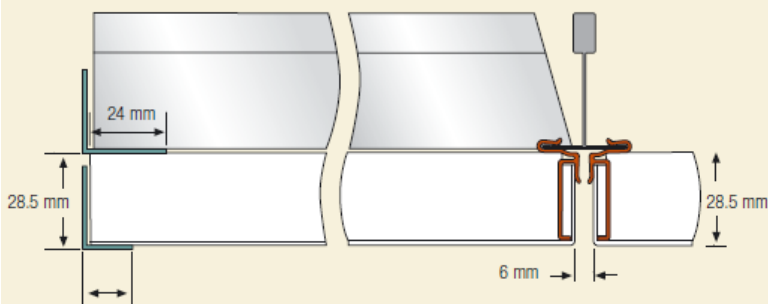

מידע טכני

צבעים: אופ וייט
 ציפוי אריח: ציפוי מינרלי.
 עובי אריח: 28 מ"מ

NOISE REDUCTION COEFFICIENT (α_w AND NRC)

SOUND ABSORPTION AVERAGE (SAA)

Sound Absorption Average (SAA) is calculated over a wide range of frequencies from 100Hz to 500Hz. This broad band average is a more accurate measure of the total sound absorption characteristics of the ceiling panel.

ACCESS

For access, simply apply pressure to either hinge side and the panel will swing down, allowing total access to the plenum.

PERIMETER OPTION 1

Using the Reveal Edge Wall Channel creates a 3 mm reveal from the wall to the panel. This channel may be curved to a concave or convex radius of 1200 mm.

PERIMETER OPTION 2

Two wall angles may also be used for a more traditional appearance.

CURVED WALL

Curved wall transitional trim from drywall to suspended ceilings.

FLOATING PERIMETER 1

Trim to create a 'floating' ceiling using the Floating Perimeter Trim (shown in photo on page 8). This trim may be curved to a concave or convex radius of 1200 mm.

Substrate		Acoustical mat		
Colour		White, Off-white and Black		
Surface Finish		Mineral coating		
Panel Sizes*	Thickness	28.5 mm		
	Sizes	SwingDown - series	Lay-On T15	Lay-On T24
		600 x 600 mm	600 x 600 mm	600 x 600 mm
		600 x 1200 mm	600 x 1200 mm	600 x 1200 mm
		1200 x 1200 mm	600 x 1800 mm	600 x 1800 mm
			600 x 2400 mm	600 x 2400 mm
			1200 x 1200 mm	1200 x 1200 mm
			1200 x 1800 mm	1200 x 1800 mm
Acoustical Ratings	α_w	0.80 (ISO 11654, plenum depth 200 mm)		
	NRC	0.85 (ASTM C 423, plenum depth 400 mm)		
	SAA	0.86 (ASTM C 423, plenum depth 400 mm)		
Light Reflectance <i>(white only)</i>		LR-1 (81%) (EN 410)		
Surface Burning		B, S ₂ , d ₀ (EN 13823)		
Moisture Resistance		Resistant to 99% humidity		
Fungal Resistance		Resistant (ASTM C 1338)		
Weight of Panel		1.3 kg/m ²		
Formaldehyde content		Coatings / binders and fibers formaldehyde free		