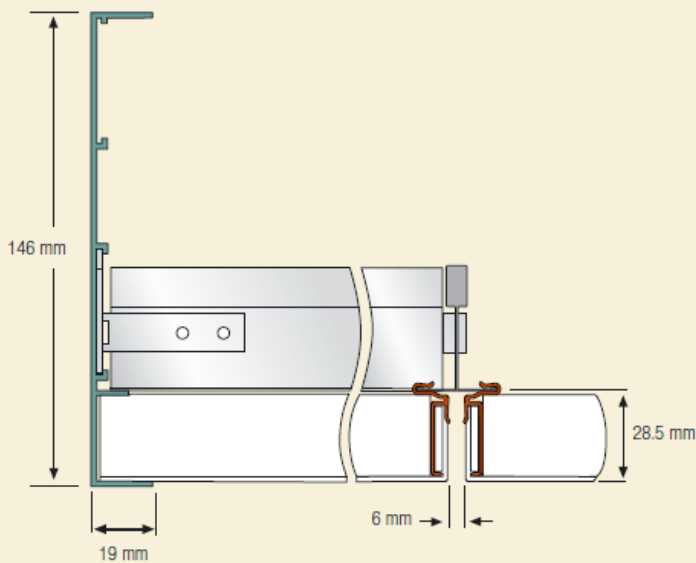

ACCESS

For access, simply apply pressure to either hinge side and the panel will swing down, allowing total access to the plenum.

PERIMETER OPTION 1

Using the Reveal Edge Wall Channel creates a 3 mm reveal from the wall to the panel. This channel may be curved to a concave or convex radius of 1200 mm.

PERIMETER OPTION 2

Two wall angles may also be used for a more traditional appearance.

CURVED WALL

Curved wall transitional trim from drywall to suspended ceilings.

FLOATING PERIMETER 1

Trim to create a 'floating' ceiling using the Floating Perimeter Trim (shown in photo on page 8). This trim may be curved to a concave or convex radius of 1200 mm.

FLOATING PERIMETER 2

Trim to create a 'floating' ceiling using the Floating Perimeter Trim. This trim may be curved to a concave or convex radius of 1200 mm.

איכות הסביבה
 אינו מכיל פורמלאדהיד.
 עמיד בפטרת ובלחות.
 מכיל 10% חומר ממוחזר.
 בעל משקל נמוך ולכן משאיר כמות פסולת
 קטנה "בסוף ימיו", ניתן למחזור ב- 100%.
 אינו מכיל רכיבים אורגניים נדיפים.
 שומר על איכות האוויר בחדר.

Substrate		Acoustical mat		
Colour		White, Off-white and Black		
Surface Finish		Mineral coating		
Panel Sizes*	Thickness	28.5 mm		
	Sizes	SwingDown - series	Lay-On T15	Lay-On T24
		600 x 600 mm	600 x 600 mm	600 x 600 mm
		600 x 1200 mm	600 x 1200 mm	600 x 1200 mm
		1200 x 1200 mm	600 x 1800 mm	600 x 1800 mm
			600 x 2400 mm	600 x 2400 mm
			1200 x 1200 mm	1200 x 1200 mm
			1200 x 1800 mm	1200 x 1800 mm
Acoustical Ratings	α_w	0.80 (ISO 11654, plenum depth 200 mm)		
	NRC	0.85 (ASTM C 423, plenum depth 400 mm)		
	SAA	0.86 (ASTM C 423, plenum depth 400 mm)		
Light Reflectance <i>(white only)</i>		LR-1 (81%) (EN 410)		
Surface Burning		B, S ₂ , d ₀ (EN 13823)		
Moisture Resistance		Resistant to 99% humidity		
Fungal Resistance		Resistant (ASTM C 1338)		
Weight of Panel		1.3 kg/m ²		
Formaldehyde content		Coatings / binders and fibers formaldehyde free		